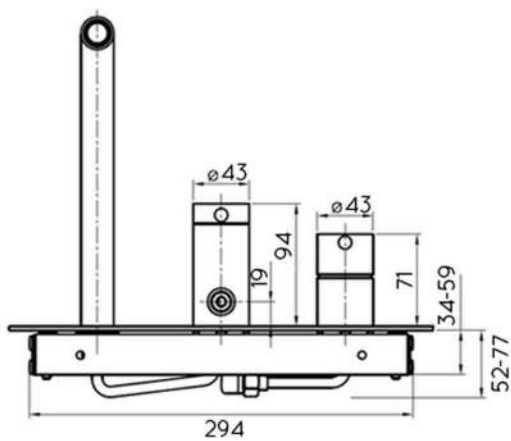

NOA WALL MOUNTED BATH FILLER

SIDE VIEW

BOTTOM VIEW

GENERAL INFO

HEIGHT	122MM (BACK PLATE)
WIDTH	325MM (BACK PLATE)
DEPTH	225MM*
HANDHELD SHOWER	OPTIONAL EXTRA
FINISH	STAINLESS STEEL
GUARANTEE	10 YEARS
OTHER FINISHES	N/A

* TO CENTRE OF SPOUT

FRONT VIEW