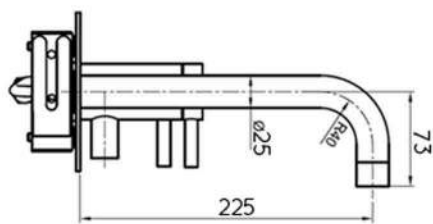

NOA WALL MOUNTED BATH FILLER

SIDE VIEW

BOTTOM VIEW

GENERAL INFO

HEIGHT	122MM (BACK PLATE)
WIDTH	325MM (BACK PLATE)
DEPTH	225MM*
HANDHELD SHOWER	OPTIONAL EXTRA
FINISH	STAINLESS STEEL
GUARANTEE	10 YEARS
OTHER FINISHES	N/A

* TO CENTRE OF SPOUT

FRONT VIEW